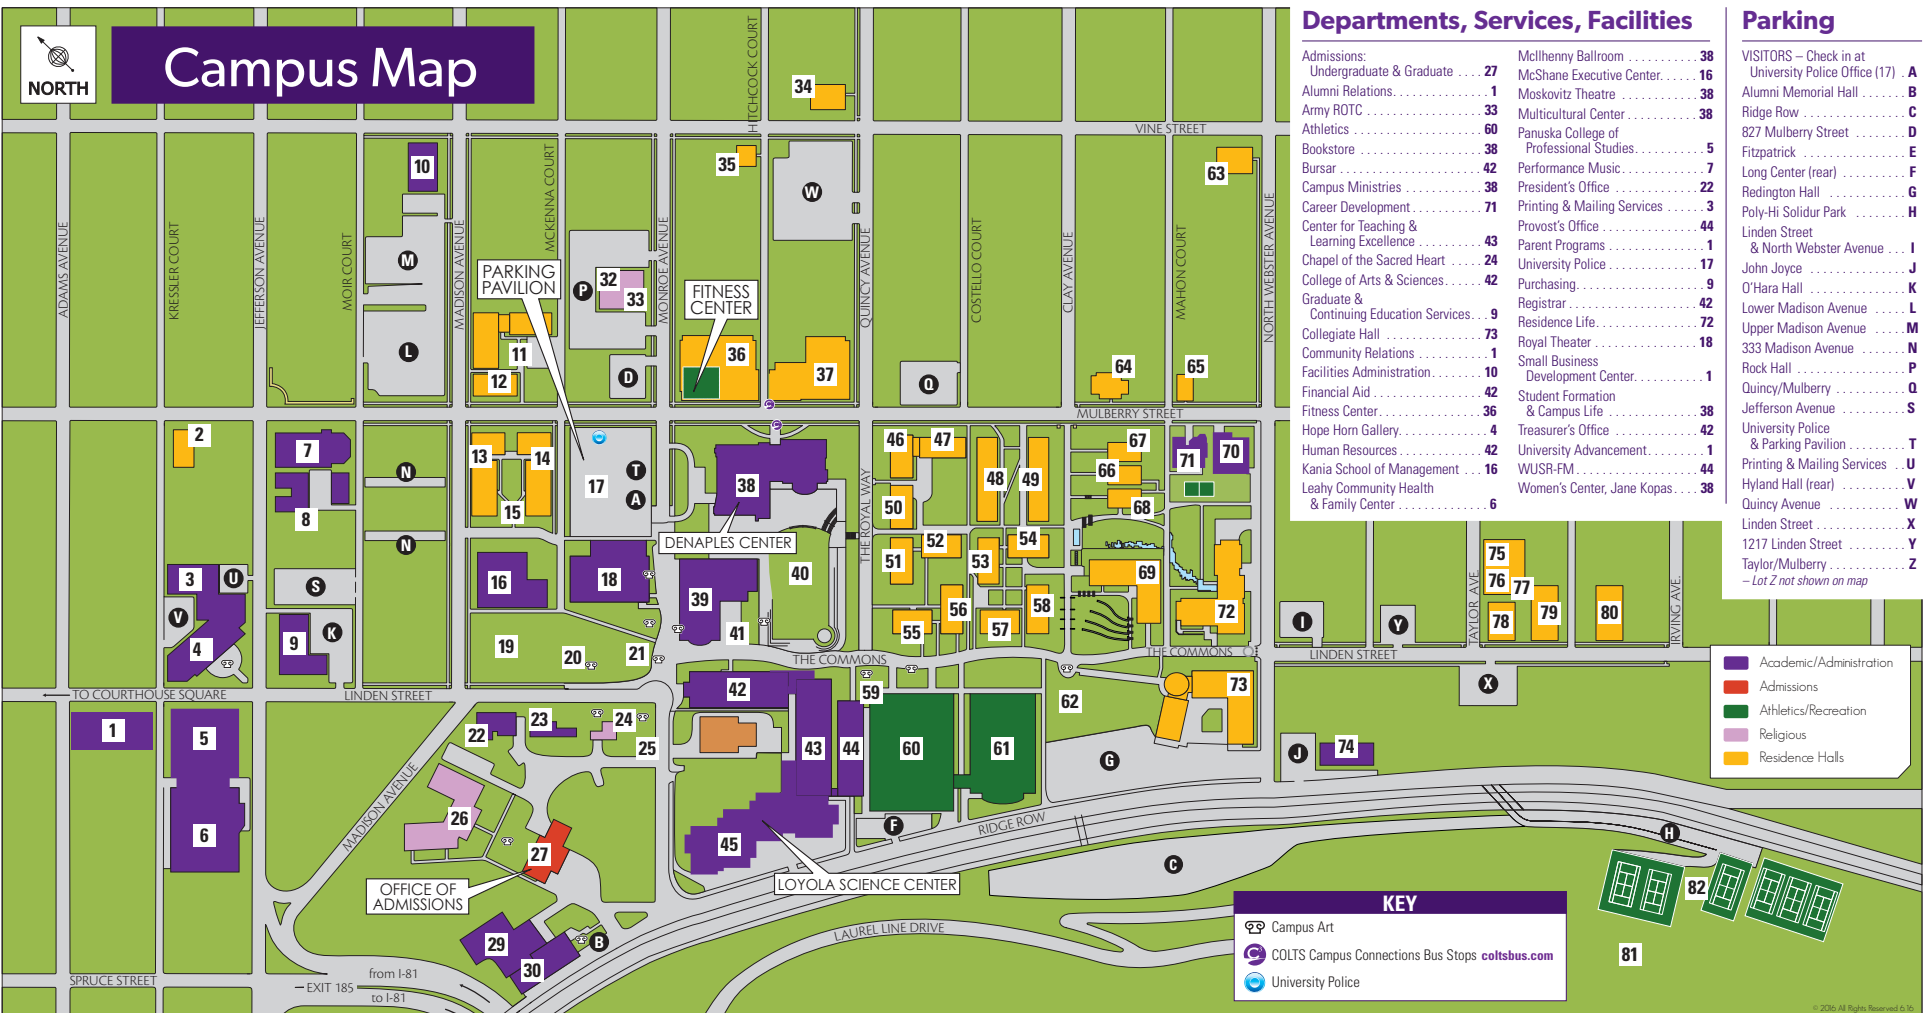

Campus Map

Departments, Services, Facilities

Admissions: Undergraduate & Graduate	27	McIlhenny Ballroom	38
Alumni Relations	1	McShane Executive Center	16
Army ROTC	33	Moskovitz Theatre	38
Athletics	60	Multicultural Center	38
Bookstore	38	Panaska College of Professional Studies	5
Bursar	42	Performance Music	7
Campus Ministries	38	President's Office	22
Career Development	71	Printing & Mailing Services	3
Center for Teaching & Learning Excellence	43	Provost's Office	44
Chapel of the Sacred Heart	24	Parent Programs	1
College of Arts & Sciences	42	University Police	17
Graduate & Continuing Education Services	9	Purchasing	9
Collegiate Hall	73	Registrar	42
Community Relations	1	Residence Life	72
Facilities Administration	10	Royal Theater	18
Financial Aid	42	Small Business Development Center	1
Fitness Center	36	Student Formation & Campus Life	38
Hope Horn Gallery	4	Treasurer's Office	42
Human Resources	42	University Advancement	1
Kania School of Management	16	WUSR-FM	44
Leahy Community Health & Family Center	6	Women's Center, Jane Kopas	38

Parking

VISITORS – Check in at University Police Office (17) . A

Alumni Memorial Hall . B

Ridge Row . C

827 Mulberry Street . D

Fitzpatrick . E

Long Center (rear) . F

Redington Hall . G

1217 Linden Street . Y

Taylor/Mulberry . Z

– Lot Z not shown on map

KEY

- Academic/Administration
- Admissions
- Athletics/Recreation
- Religious
- Residence Halls

KEY

- Campus Art
- COLTS Campus Connections Bus Stops coltsbus.com
- University Police